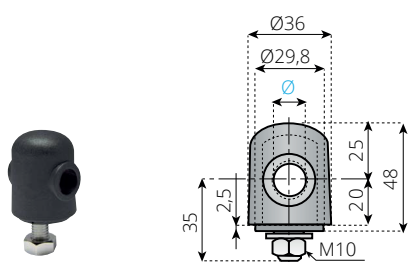

# SIDE GUIDE BRACKET MOUNTING TOPS

CLOSED DOME TOP	
Ø 12	
CODE THEN DESCRIPTION	
K00000-CDT CLOSED DOME TOP ONLY	

Ø	B	VERSION WITHOUT STARGRIP	VERSION WITH STARGRIP
		CODE THEN DESCRIPTION	CODE THEN DESCRIPTION
12	23	K00000-LB-SP12 LARGE GUIDE BRACKET SPACER-12mm	K00000-LB-SP12-SGM10 BRACKET SPACER-12mm+STARGRIP

## MATERIAL

- REINFORCED POLYAMIDE; EYEBOLT, NUT AND WASHER IN STAINLESS STEEL AISI 304.

Ø	B	VERSION WITHOUT STARGRIP	VERSION WITH STARGRIP
		CODE THEN DESCRIPTION	CODE THEN DESCRIPTION
12	25	K00000-LB-SS-SP12 ST-STEEL BRACKET SPACER-12mm	K00000-LB-SS-SP12-SGM10 ST-STEEL SPACER+STARGRIP

Ø	L	B	VERSION WITHOUT STARGRIP	VERSION WITH STARGRIP
			CODE THEN DESCRIPTION	CODE THEN DESCRIPTION
12	40	15	K00000-LB-SS-SP12-L40 ST-STEEL BRACKET SPACER-40L	K00000-LB-SS-SP12-SGM10-40L ST-STEEL SPACER-40L+STARGRIP
	60		K00000-LB-SS-SP12-L60 ST-STEEL BRACKET SPACER-60L	K00000-LB-SS-SP12-SGM10-60L ST-STEEL SPACER-50L+STARGRIP
	90		K00000-LB-SS-SP12-L90 ST-STEEL BRACKET SPACER-90L	K00000-LB-SS-SP12-SGM10-90L ST-STEEL SPACER-90L+STARGRIP

## MATERIAL

- SCREWS AND HEADS IN STAINLESS STEEL AISI 304.

MATERIALS

TABLE OF CONTENTS

BACK TO SIDE GUIDE  
BRACKET SOLUTIONS INDEX