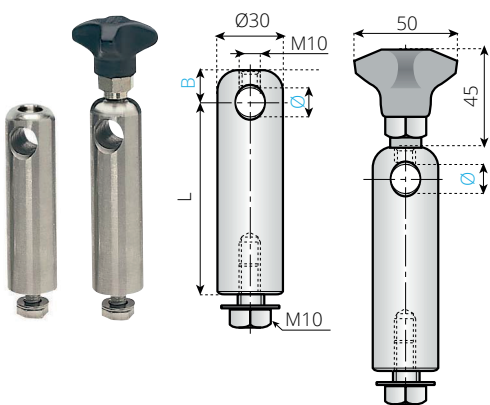

# SIDE GUIDE BRACKET MOUNTING TOPS

CLOSED DOME TOP	
Ø 12	
CODE THEN DESCRIPTION	
K00000-CDT CLOSED DOME TOP ONLY	

Ø	B	VERSION WITHOUT STARGRIP	VERSION WITH STARGRIP
		CODE THEN DESCRIPTION	CODE THEN DESCRIPTION
12	23	K00000-LB-SP12 LARGE GUIDE BRACKET SPACER-12mm	K00000-LB-SP12-SGM10 BRACKET SPACER-12mm+STARGRIP

## MATERIAL

- REINFORCED POLYAMIDE; EYEBOLT, NUT AND WASHER IN STAINLESS STEEL AISI 304.

Ø	B	VERSION WITHOUT STARGRIP	VERSION WITH STARGRIP
		CODE THEN DESCRIPTION	CODE THEN DESCRIPTION
12	25	K00000-LB-SS-SP12 ST-STEEL BRACKET SPACER-12mm	K00000-LB-SS-SP12-SGM10 ST-STEEL SPACER+STARGRIP

Ø	L	B	VERSION WITHOUT STARGRIP	VERSION WITH STARGRIP
			CODE THEN DESCRIPTION	CODE THEN DESCRIPTION
12	40	15	K00000-LB-SS-SP12-L40 ST-STEEL BRACKET SPACER-40L	K00000-LB-SS-SP12-SGM10-40L ST-STEEL SPACER-40L+STARGRIP
	60		K00000-LB-SS-SP12-L60 ST-STEEL BRACKET SPACER-60L	K00000-LB-SS-SP12-SGM10-60L ST-STEEL SPACER-50L+STARGRIP
	90		K00000-LB-SS-SP12-L90 ST-STEEL BRACKET SPACER-90L	K00000-LB-SS-SP12-SGM10-90L ST-STEEL SPACER-90L+STARGRIP

## MATERIAL

- SCREWS AND HEADS IN STAINLESS STEEL AISI 304.

MATERIALS

TABLE OF CONTENTS

BACK TO SIDE GUIDE  
BRACKET SOLUTIONS INDEX