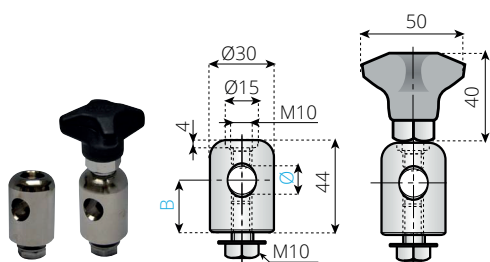

# SIDE GUIDE BRACKET MOUNTING TOPS

CLOSED DOME TOP	
Ø 12	
CODE THEN DESCRIPTION	
K00000-CDT CLOSED DOME TOP ONLY	

Ø	B	VERSION WITHOUT STARGRIP	VERSION WITH STARGRIP
		CODE THEN DESCRIPTION	CODE THEN DESCRIPTION
12	23	K00000-LB-SP12 LARGE GUIDE BRACKET SPACER-12mm	K00000-LB-SP12-SGM10 BRACKET SPACER-12mm+STARGRIP

## MATERIAL

- REINFORCED POLYAMIDE; EYEBOLT, NUT AND WASHER IN STAINLESS STEEL AISI 304.

Ø	B	VERSION WITHOUT STARGRIP	VERSION WITH STARGRIP
		CODE THEN DESCRIPTION	CODE THEN DESCRIPTION
12	25	K00000-LB-SS-SP12 ST-STEEL BRACKET SPACER-12mm	K00000-LB-SS-SP12-SGM10 ST-STEEL SPACER+STARGRIP

Ø	L	B	VERSION WITHOUT STARGRIP	VERSION WITH STARGRIP
			CODE THEN DESCRIPTION	CODE THEN DESCRIPTION
12	40	15	K00000-LB-SS-SP12-L40 ST-STEEL BRACKET SPACER-40L	K00000-LB-SS-SP12-SGM10-40L ST-STEEL SPACER-40L+STARGRIP
	60		K00000-LB-SS-SP12-L60 ST-STEEL BRACKET SPACER-60L	K00000-LB-SS-SP12-SGM10-60L ST-STEEL SPACER-50L+STARGRIP
	90		K00000-LB-SS-SP12-L90 ST-STEEL BRACKET SPACER-90L	K00000-LB-SS-SP12-SGM10-90L ST-STEEL SPACER-90L+STARGRIP

## MATERIAL

- SCREWS AND HEADS IN STAINLESS STEEL AISI 304.

MATERIALS

TABLE OF CONTENTS

BACK TO SIDE GUIDE  
BRACKET SOLUTIONS INDEX