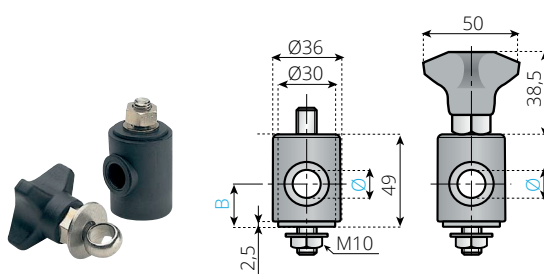

# SIDE GUIDE BRACKET MOUNTING TOPS

CLOSED DOME TOP	
Ø 12	
CODE THEN DESCRIPTION	
K00000-CDT CLOSED DOME TOP ONLY	

Ø	B	VERSION WITHOUT STARGRIP	VERSION WITH STARGRIP
		CODE THEN DESCRIPTION	CODE THEN DESCRIPTION
12	23	K00000-LB-SP12 LARGE GUIDE BRACKET SPACER-12mm	K00000-LB-SP12-SGM10 BRACKET SPACER-12mm+STARGRIP

## MATERIAL

- REINFORCED POLYAMIDE; EYEBOLT, NUT AND WASHER IN STAINLESS STEEL AISI 304.

Ø	B	VERSION WITHOUT STARGRIP	VERSION WITH STARGRIP
		CODE THEN DESCRIPTION	CODE THEN DESCRIPTION
12	25	K00000-LB-SS-SP12 ST-STEEL BRACKET SPACER-12mm	K00000-LB-SS-SP12-SGM10 ST-STEEL SPACER+STARGRIP

Ø	L	B	VERSION WITHOUT STARGRIP	VERSION WITH STARGRIP
			CODE THEN DESCRIPTION	CODE THEN DESCRIPTION
12	40	15	K00000-LB-SS-SP12-L40 ST-STEEL BRACKET SPACER-40L	K00000-LB-SS-SP12-SGM10-40L ST-STEEL SPACER-40L+STARGRIP
	60		K00000-LB-SS-SP12-L60 ST-STEEL BRACKET SPACER-60L	K00000-LB-SS-SP12-SGM10-60L ST-STEEL SPACER-50L+STARGRIP
	90		K00000-LB-SS-SP12-L90 ST-STEEL BRACKET SPACER-90L	K00000-LB-SS-SP12-SGM10-90L ST-STEEL SPACER-90L+STARGRIP

## MATERIAL

- SCREWS AND HEADS IN STAINLESS STEEL AISI 304.

MATERIALS

TABLE OF CONTENTS

BACK TO SIDE GUIDE  
BRACKET SOLUTIONS INDEX